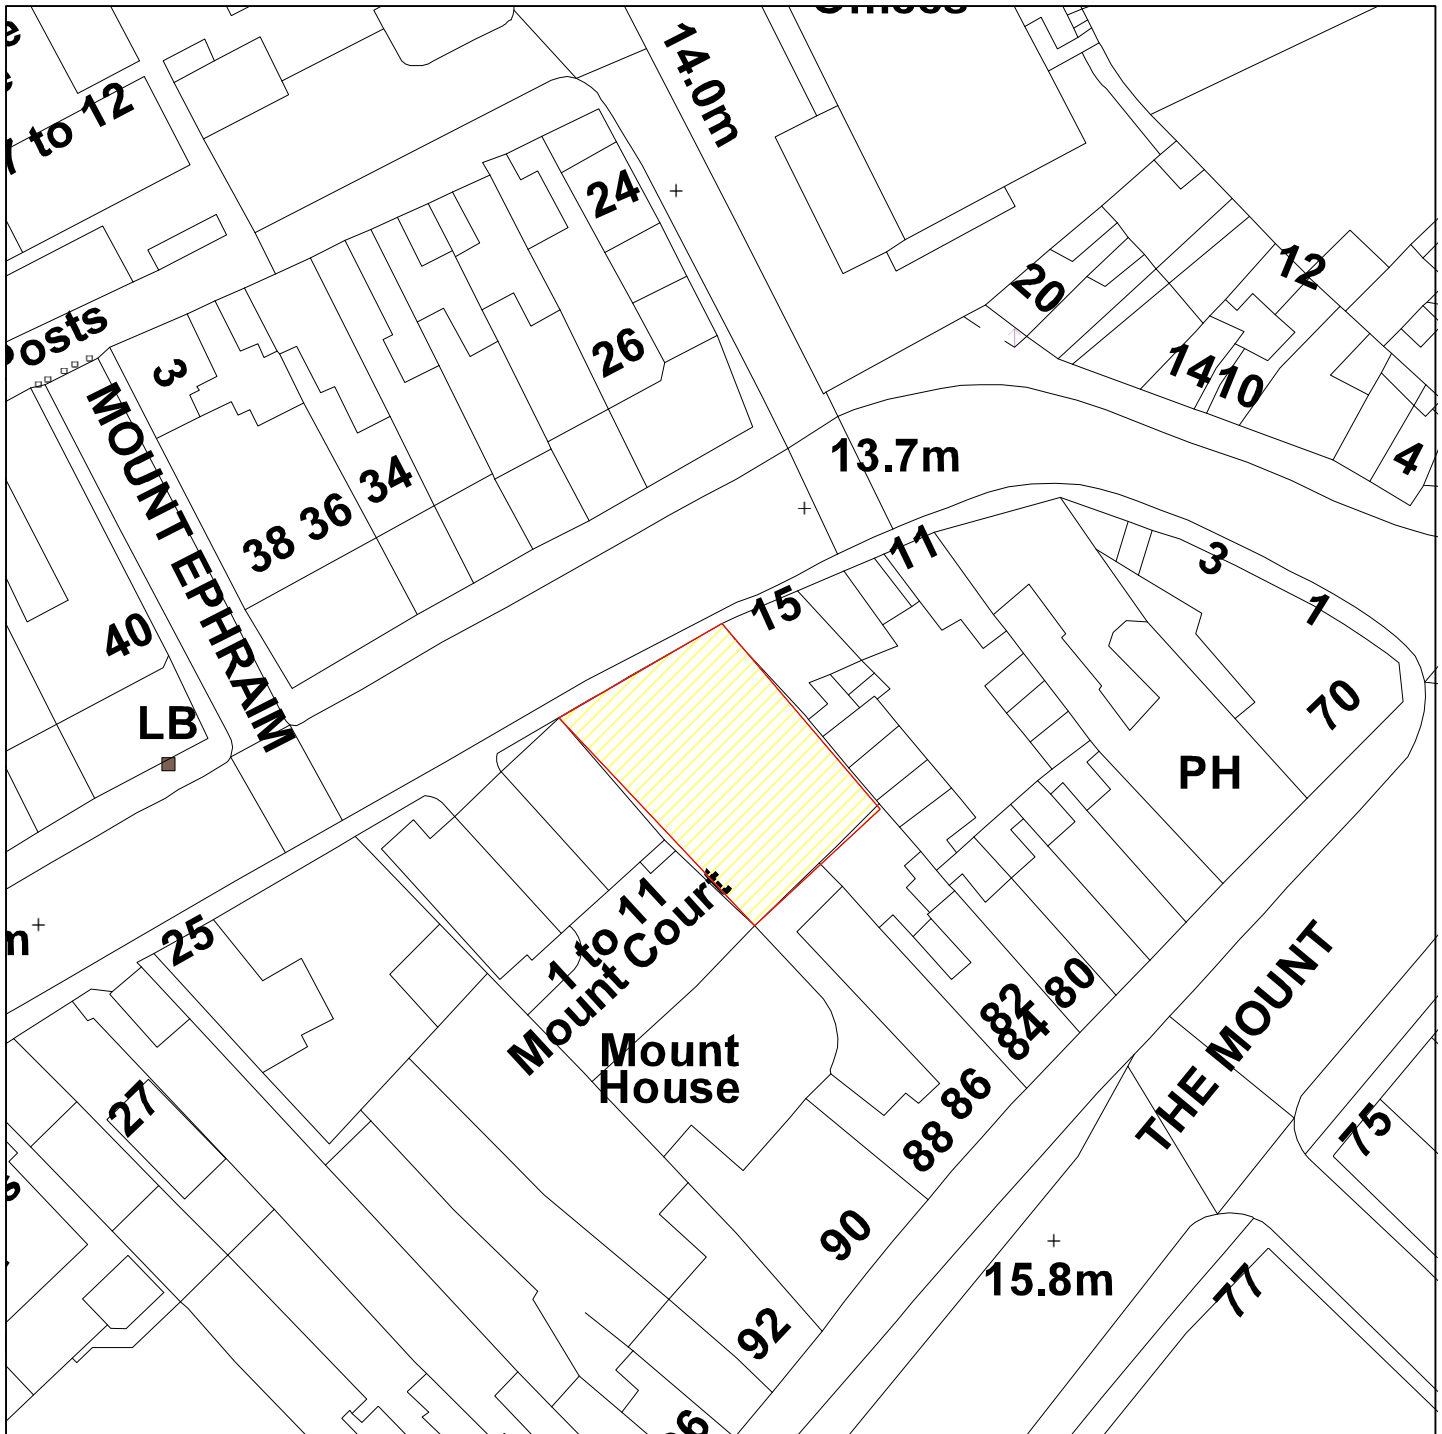

Car Parking Area, Holgate Road

12/03132/FUL

GIS by ESRI (UK)

Scale : 1:625

Reproduced from the Ordnance Survey map with the permission of the Controller of Her Majesty's Stationery Office © Crown Copyright 2000.

Unauthorised reproduction infringes Crown Copyright and may lead to prosecution or civil proceedings.

Organisation	City of York Council
Department	City and Environmental Services
Comments	
Date	20 December 2012
SLA Number	Not Set